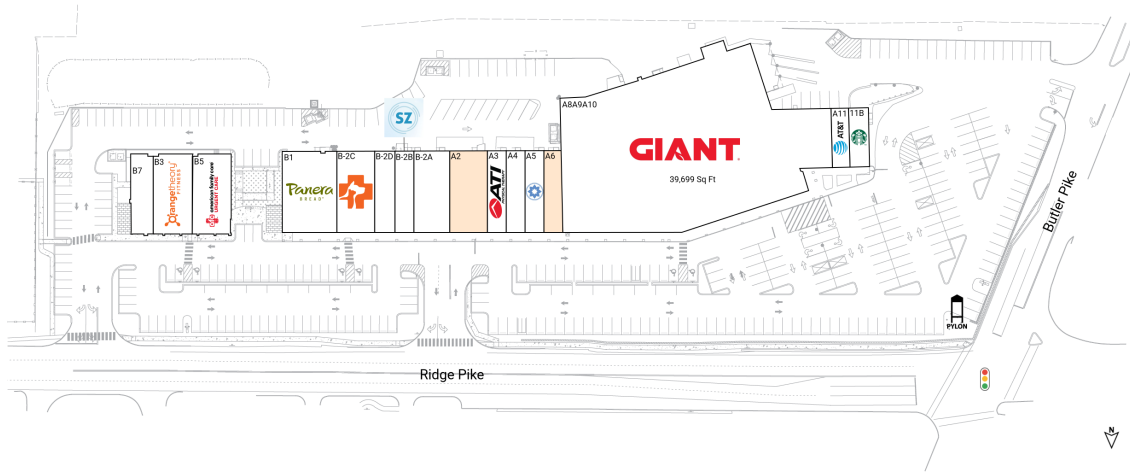

# Whitemarsh Shopping Center

10 E Ridge Pike | Conshohocken, PA 19428

Montgomery County Philadelphia-Camden-Wilmington, PA-NJ-DE-MD

76,391 Sq Ft

40.0934, -75.2853

## Available Spaces

A2 3,400 Sq Ft [360°](#)      A6 1,700 Sq Ft [360°](#)

## Current Tenants Space size listed in square feet

11B	Starbucks	1,300
A11	AT&T	1,147
A3	ATI Physical Therapy	1,700
A4	Illiano's Pizza	1,700
A5	Club Pilates	1,700
A8A9A10	Giant Food Stores	39,699
B-2A	Modish Nail Spa	3,400
B-2B	Stretch Zone	1,700
B-2C	Banfield Pet Hospital	3,400
B-2D	Heyday Skincare	1,803
B1	Panera Bread	4,930
B3	Orangetheory Fitness	3,492
B5	AFC Urgent Care	3,464
B7	Mezeh Mediterranean Grill	1,856

This site plan is for illustrative and information purposes only, showing the general layout of the shopping center; and is not a legal survey. Brixmor makes no representation or warranty that the shopping center is exactly as depicted as site conditions and tenant mix are subject to change over time.